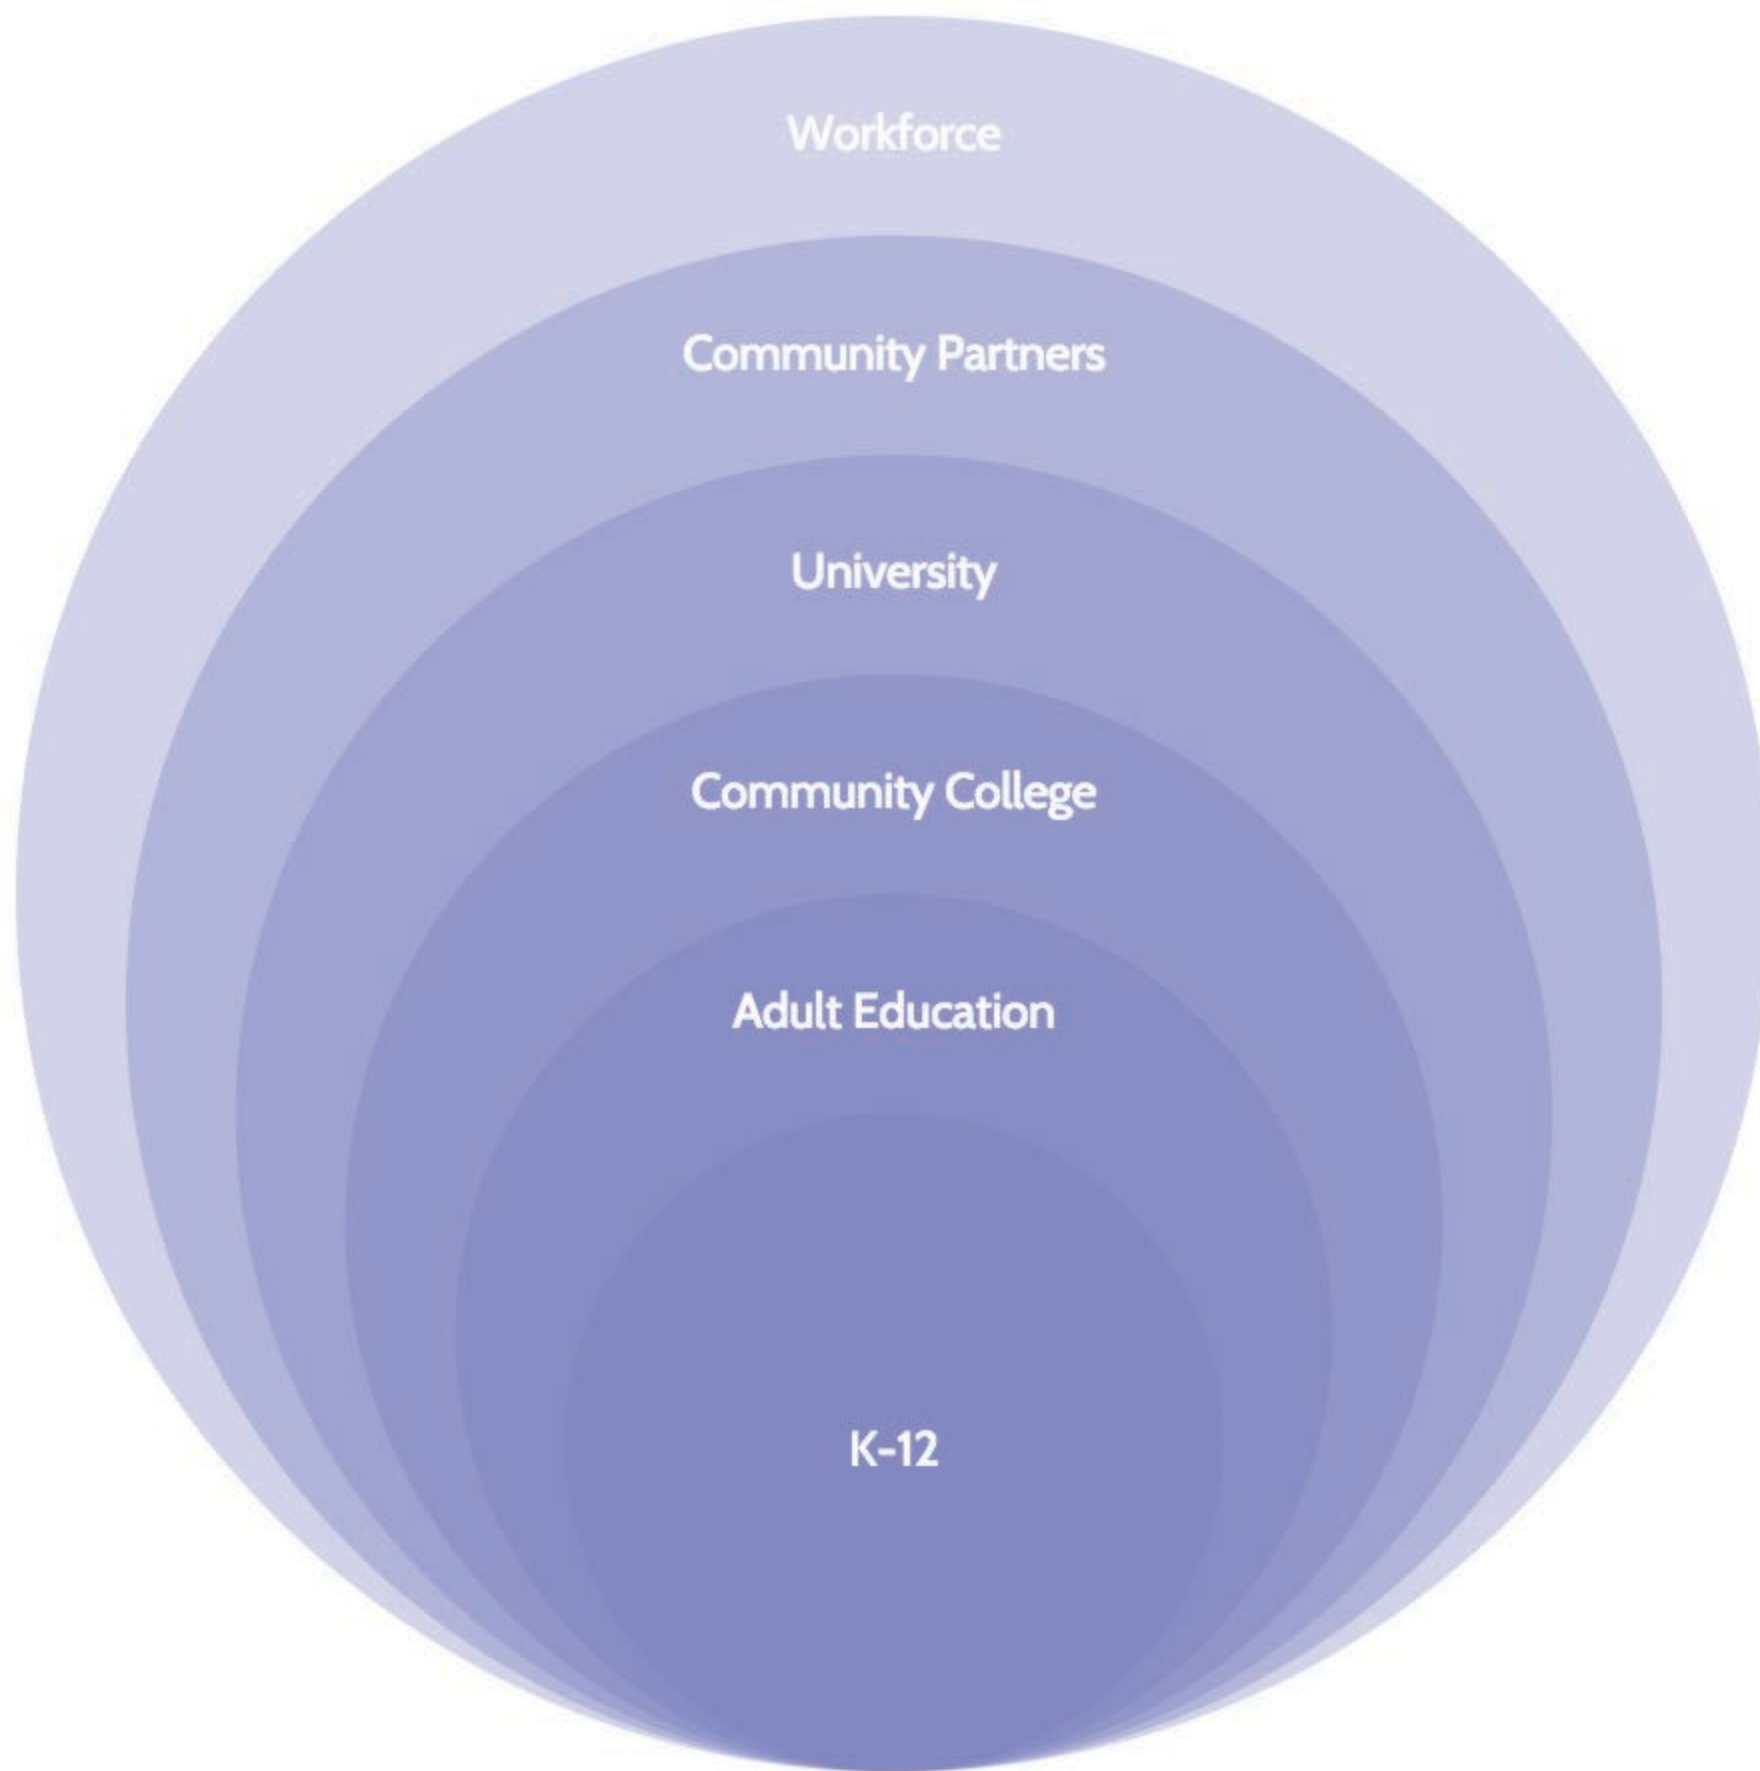

Regional Learning Collaboratives Greater Sacramento

K-Job Data Set

Workforce Partners

- Ford Partnership for Advanced Studies
- Sacramento Employment Training Agency
- Valley Vision
- Sacramento Metro Chamber
- Sacramento Asian Pacific Chamber
- Center For Land-Based Learning
- Aerojet Rocketdyne
- NextEd
- Valley Vision
- SMUD
- Intel