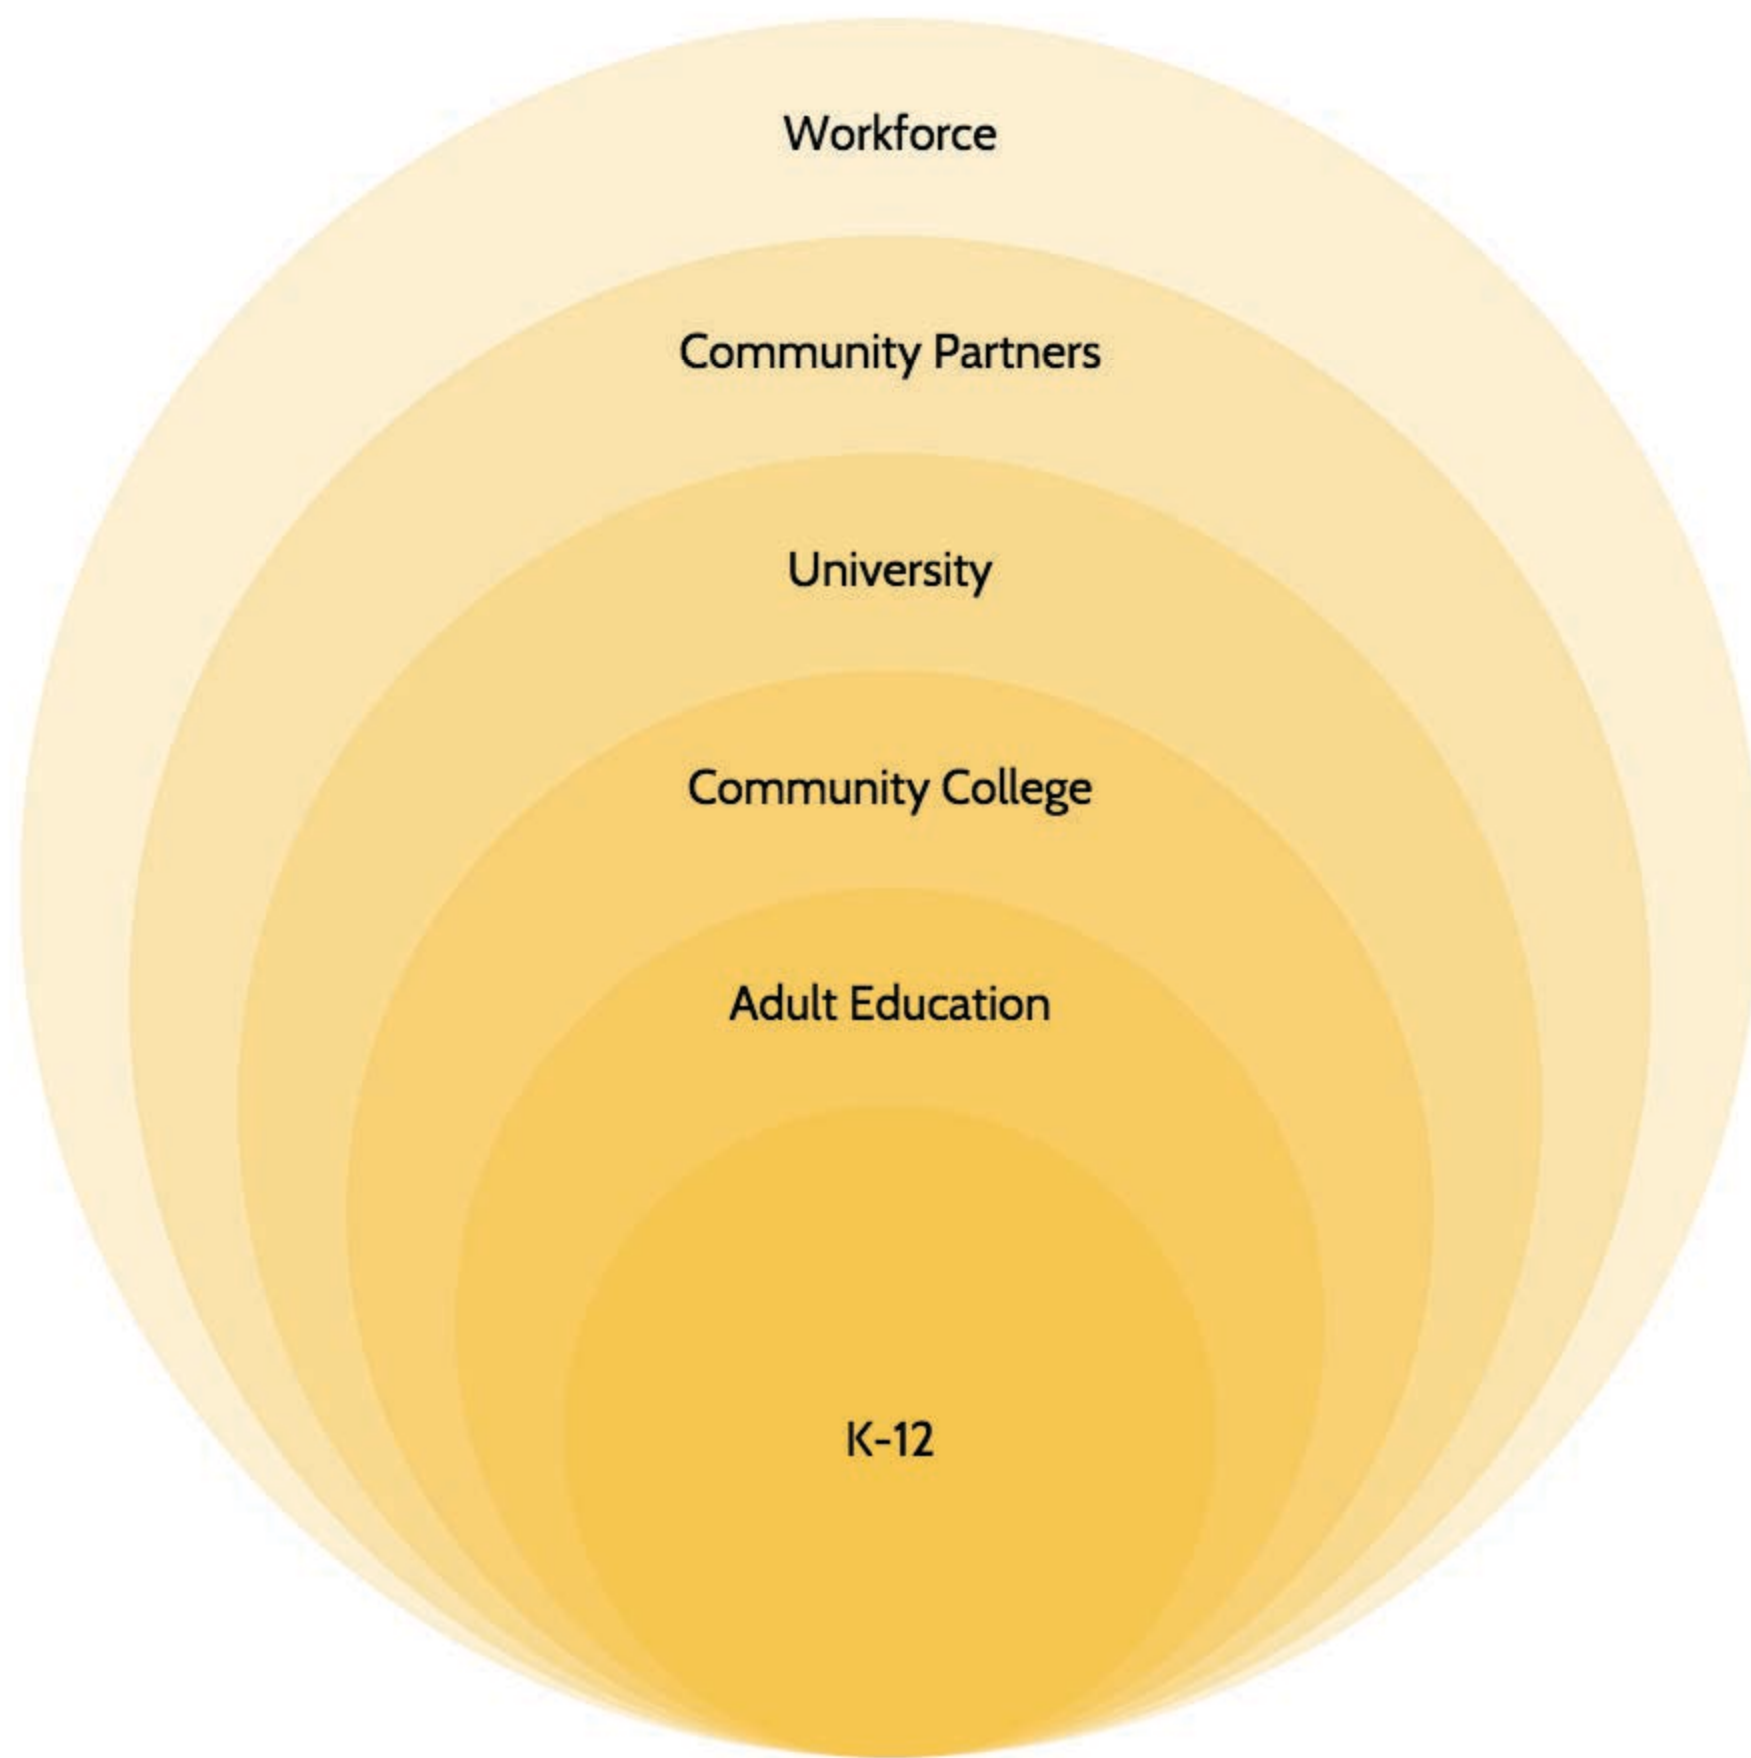

Regional Learning Collaboratives East Bay

K-Job Data Set

Workforce Partners

- Alameda WIB
- Lawrence Livermore National Laboratory
- Alameda Chamber of Commerce
- work2future WIB
- Cisco
- Alameda Police
- Alameda Fire Department
- Alameda County DA's Office
- Bay Area Council
- Chevron
- ATT
- NOVA WIB
- Bank of America
- Alameda County Supervisor's Office
- AEC Living
- Wrightspeed
- Alameda Hospital
- Perforce
- Contra Costa Economic Partnership

Focus Areas

Multiple Measures
for Placement

STEM

Equity

Labor Market
Alignment

Transitions

Graduation
Rates