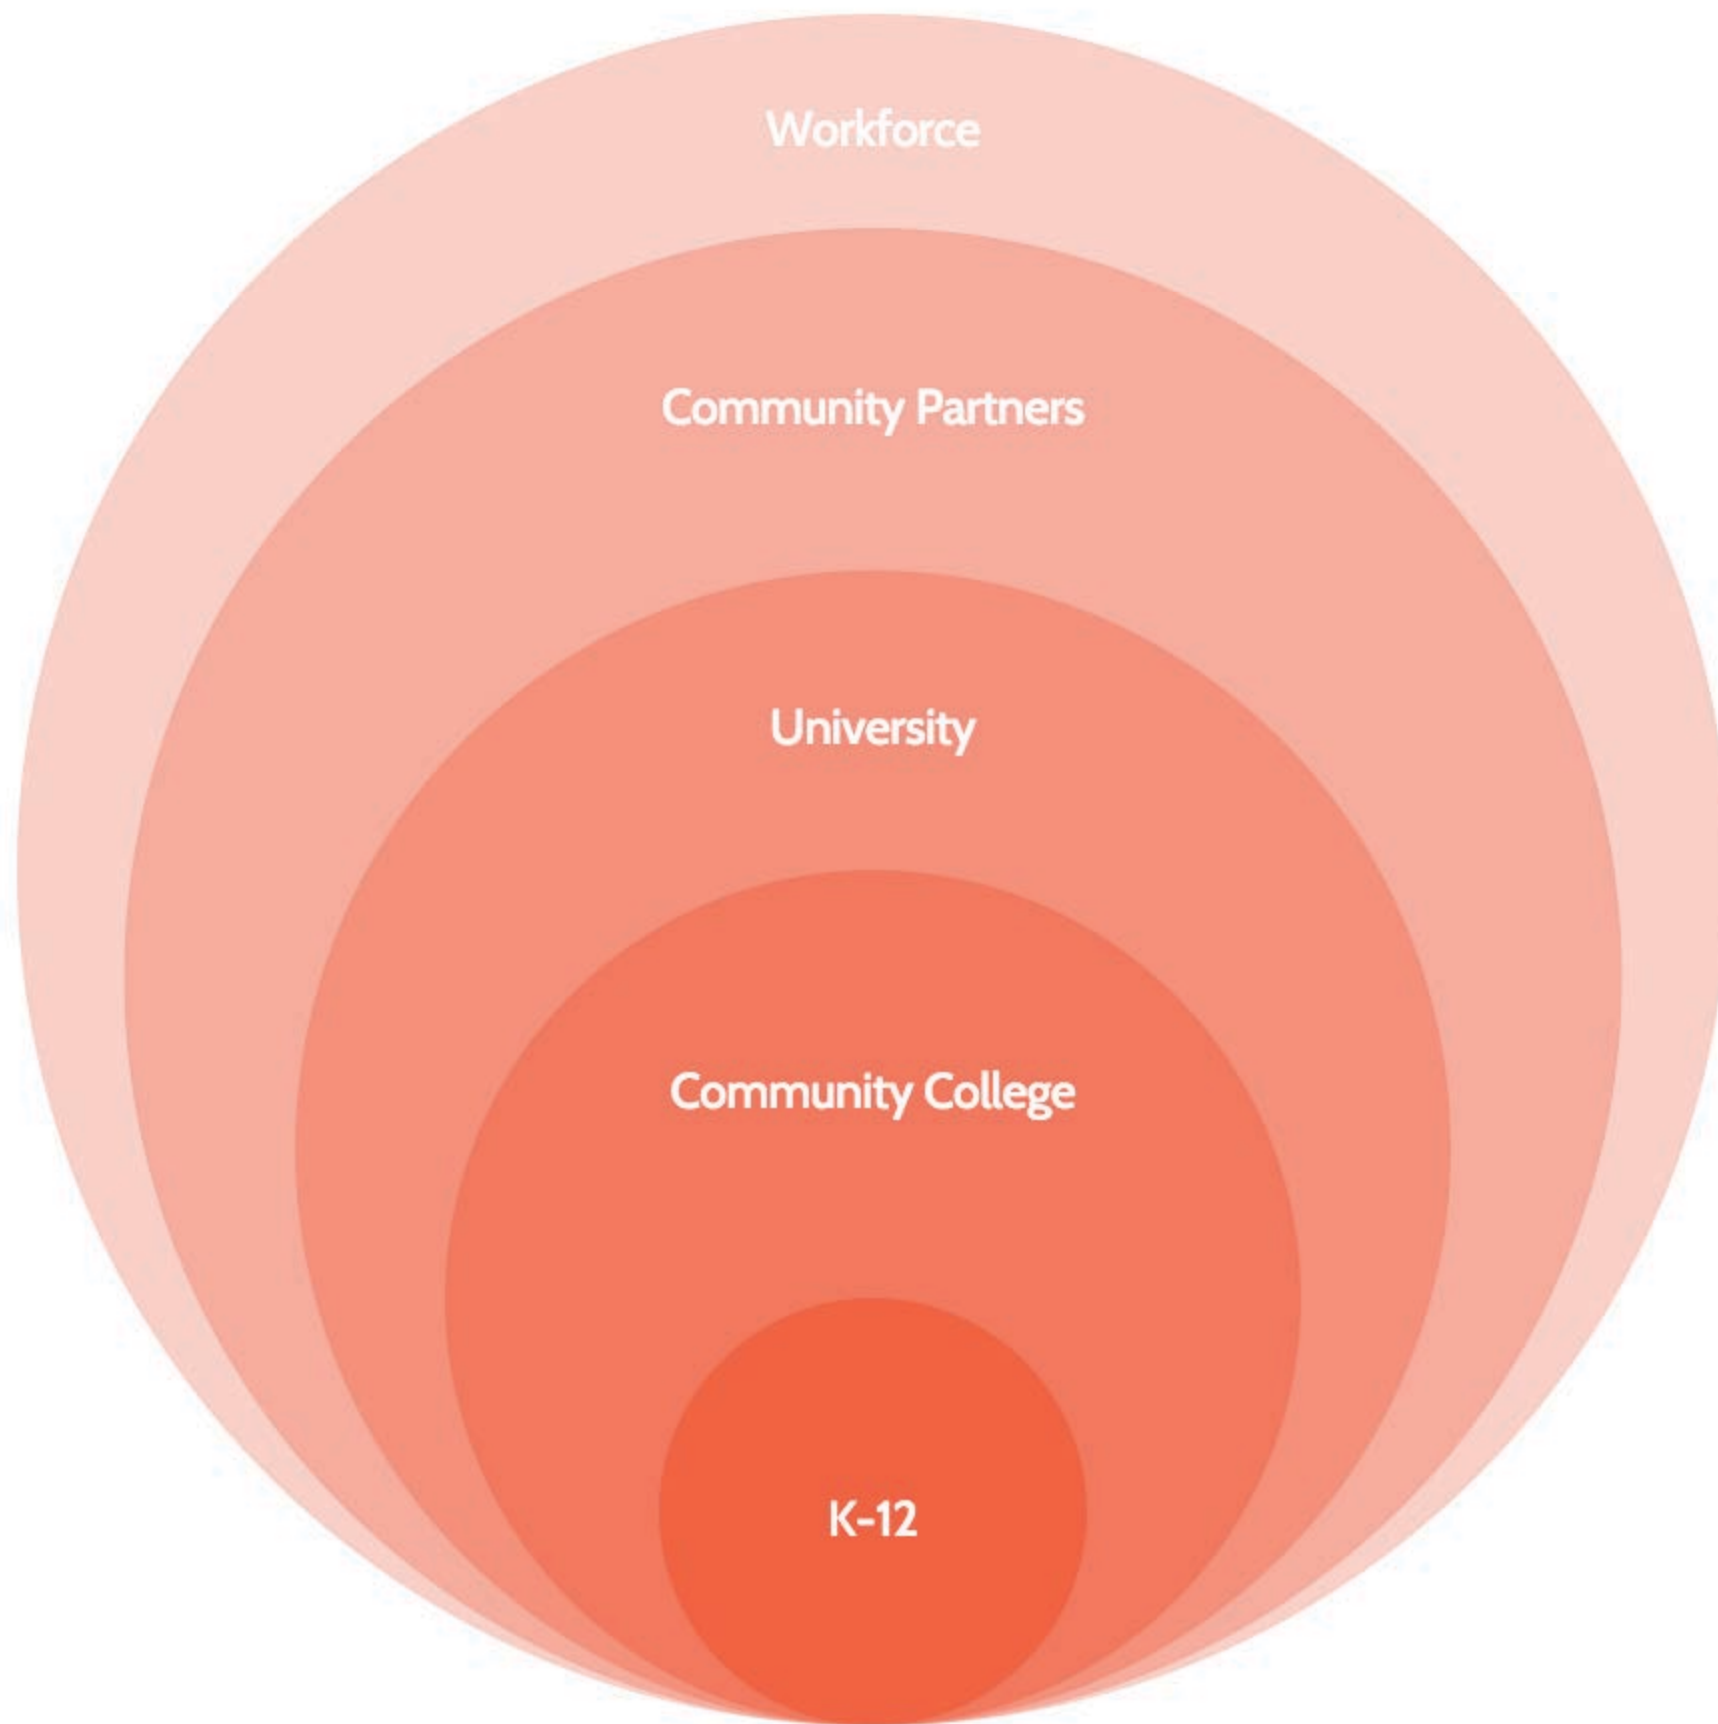

Regional Learning Collaboratives Central

K-Job Data Set

Workforce Partners

Chevron
Paramount Farms

Community Partners

Linked Learning Alliance
National Academy Foundation
ConnectEd California
ConnectEd Studios
Kern Community Foundation
Colle Futures Foundation

University

CSU Fresno (Pending)

Community College

Bakersfield College
West Kern CC District

K-12

Kern Union High School District
Tehachapi Unified School District
Visalia Unified School District
McFarland Unified School District
Wasco Union High School District
Delano Joint Union High School District
Farmersville Unified School District
Fresno Unified School District
Hanford Joint Union High
Lindsay Joint Unified School District
Riverdale Joint Unified School District
Southern Kern Unified School District
Tulare Joint Union High

Focus Areas

Multiple Measures
for Placement

Labor Market Alignment

Transitions

Equity